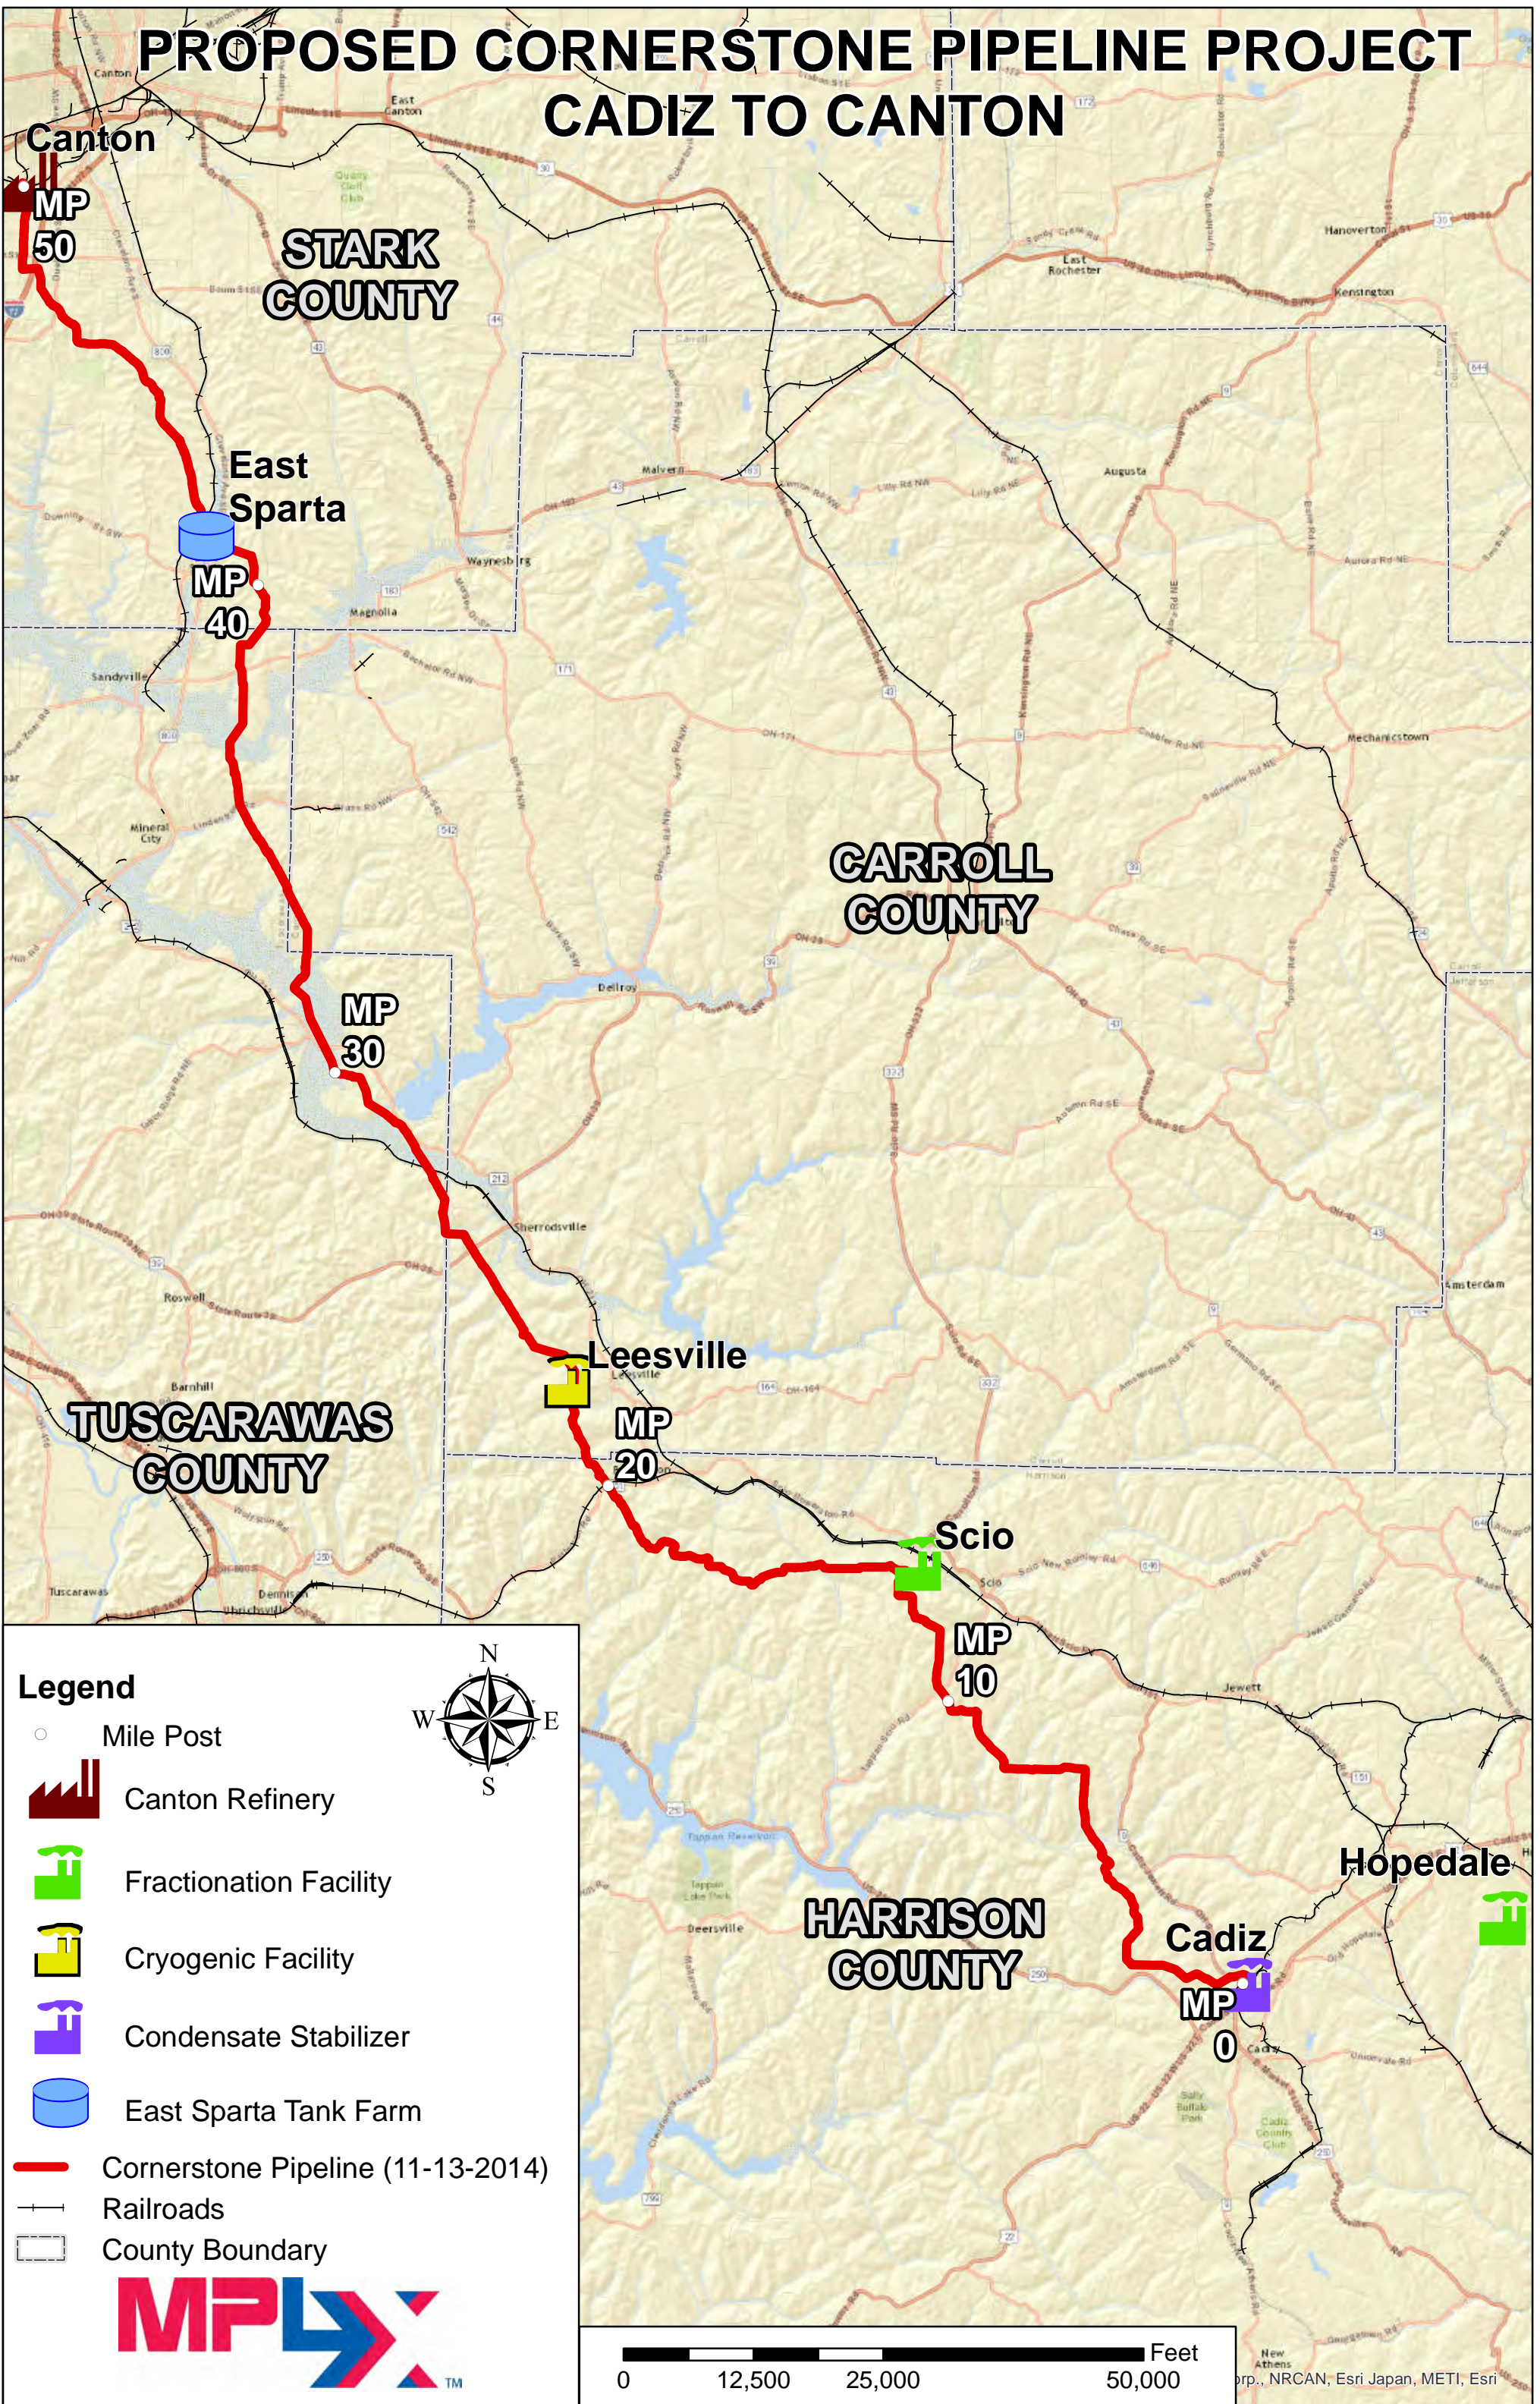

# PROPOSED CORNERSTONE PIPELINE PROJECT CADIZ TO CANTON

## Legend

- Mile Post
-  Canton Refinery
-  Fractionation Facility
-  Cryogenic Facility
-  Condensate Stabilizer
-  East Sparta Tank Farm
-  Cornerstone Pipeline (11-13-2014)
-  Railroads
-  County Boundary